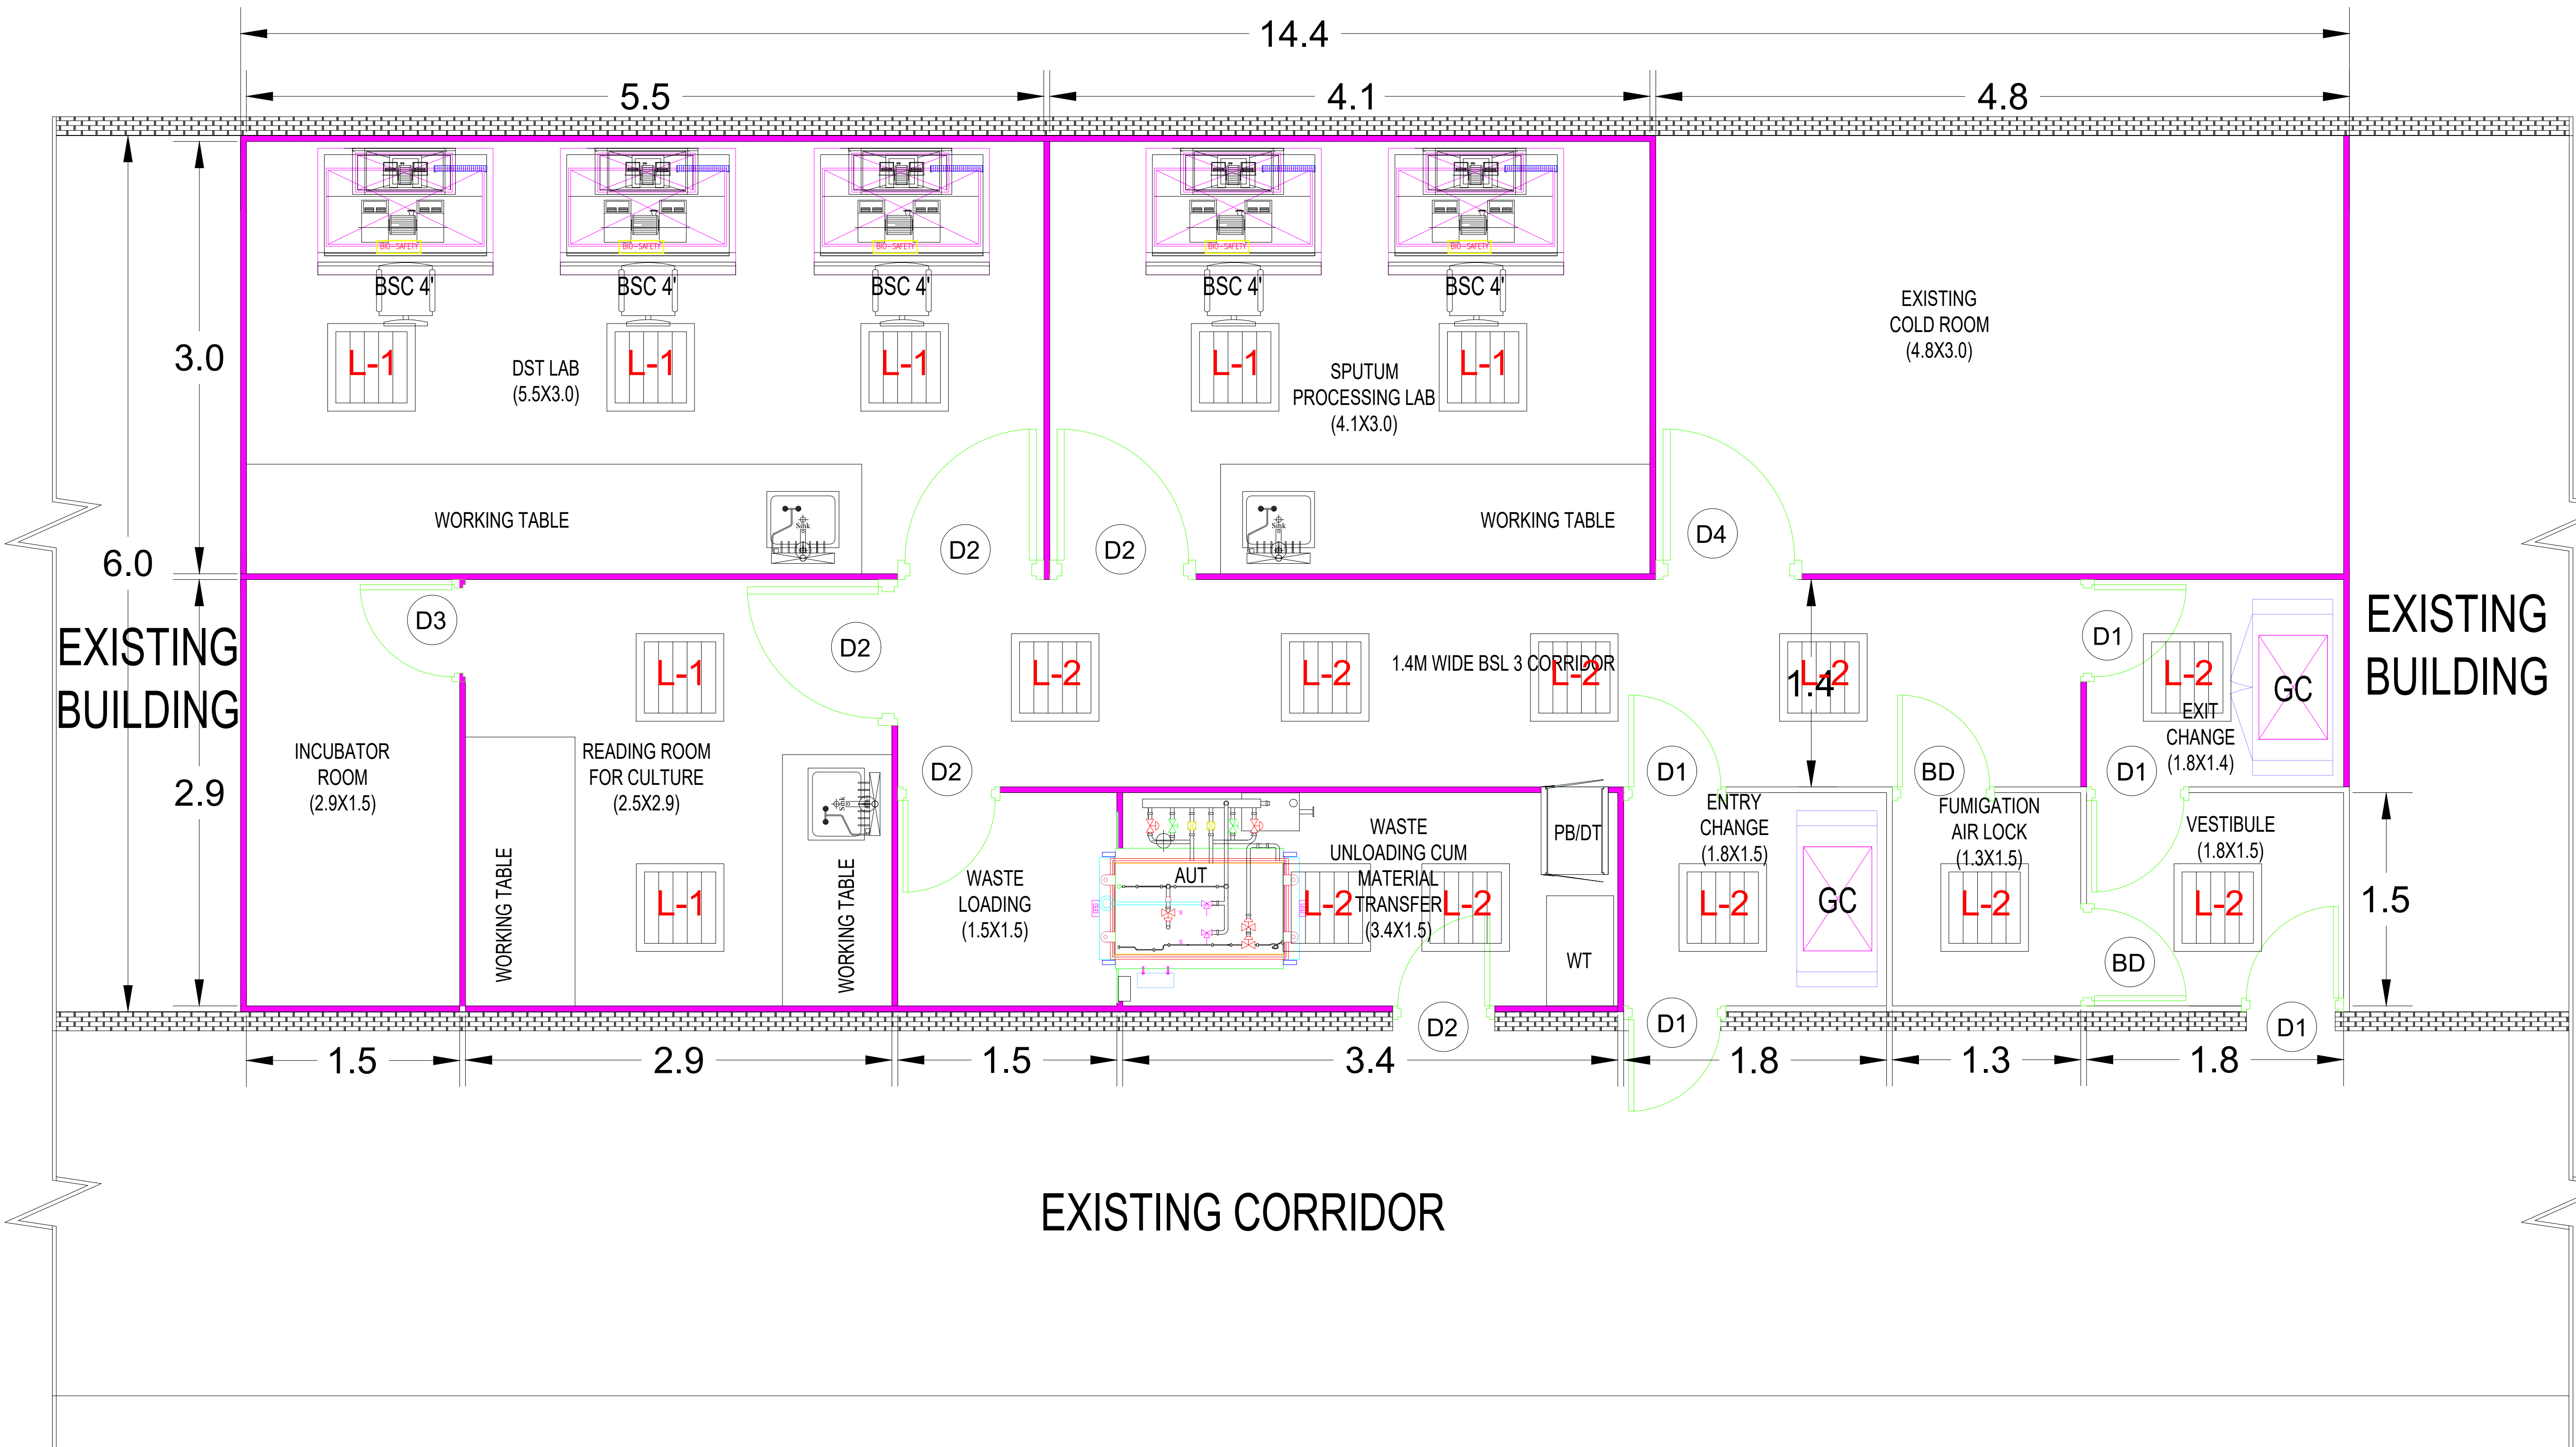

LEGEND:

(D1)	1000X2100MM
(D2)	1200X2100MM
(D3)	EXISTING DOOR
(D4)	EXISTING DOOR
(BD1)	1200X2100MM

82MM PUF PANEL

BIO SAFETY CABINET

PB/DT PASS BOX/DUNK TANK

AUT AUTOCLAVE

GC GARMENT CABINET

PROJECT
SOLID CULTURE LABORATORY (BSL3) AT NIRT, CHENNAI

CLIENT:-
NIRT CHENNAI

TITLE:-
LIGHTING LAYOUT

Drawing No.
NIRT/DST/BSL3/01

Scale	Date	REV.
	27.12.2018	R0

LEGEND:-

L-1	(600X600) 40W LED LIGHT
L-2	(600X300) 40W LED LIGHT (IP55)