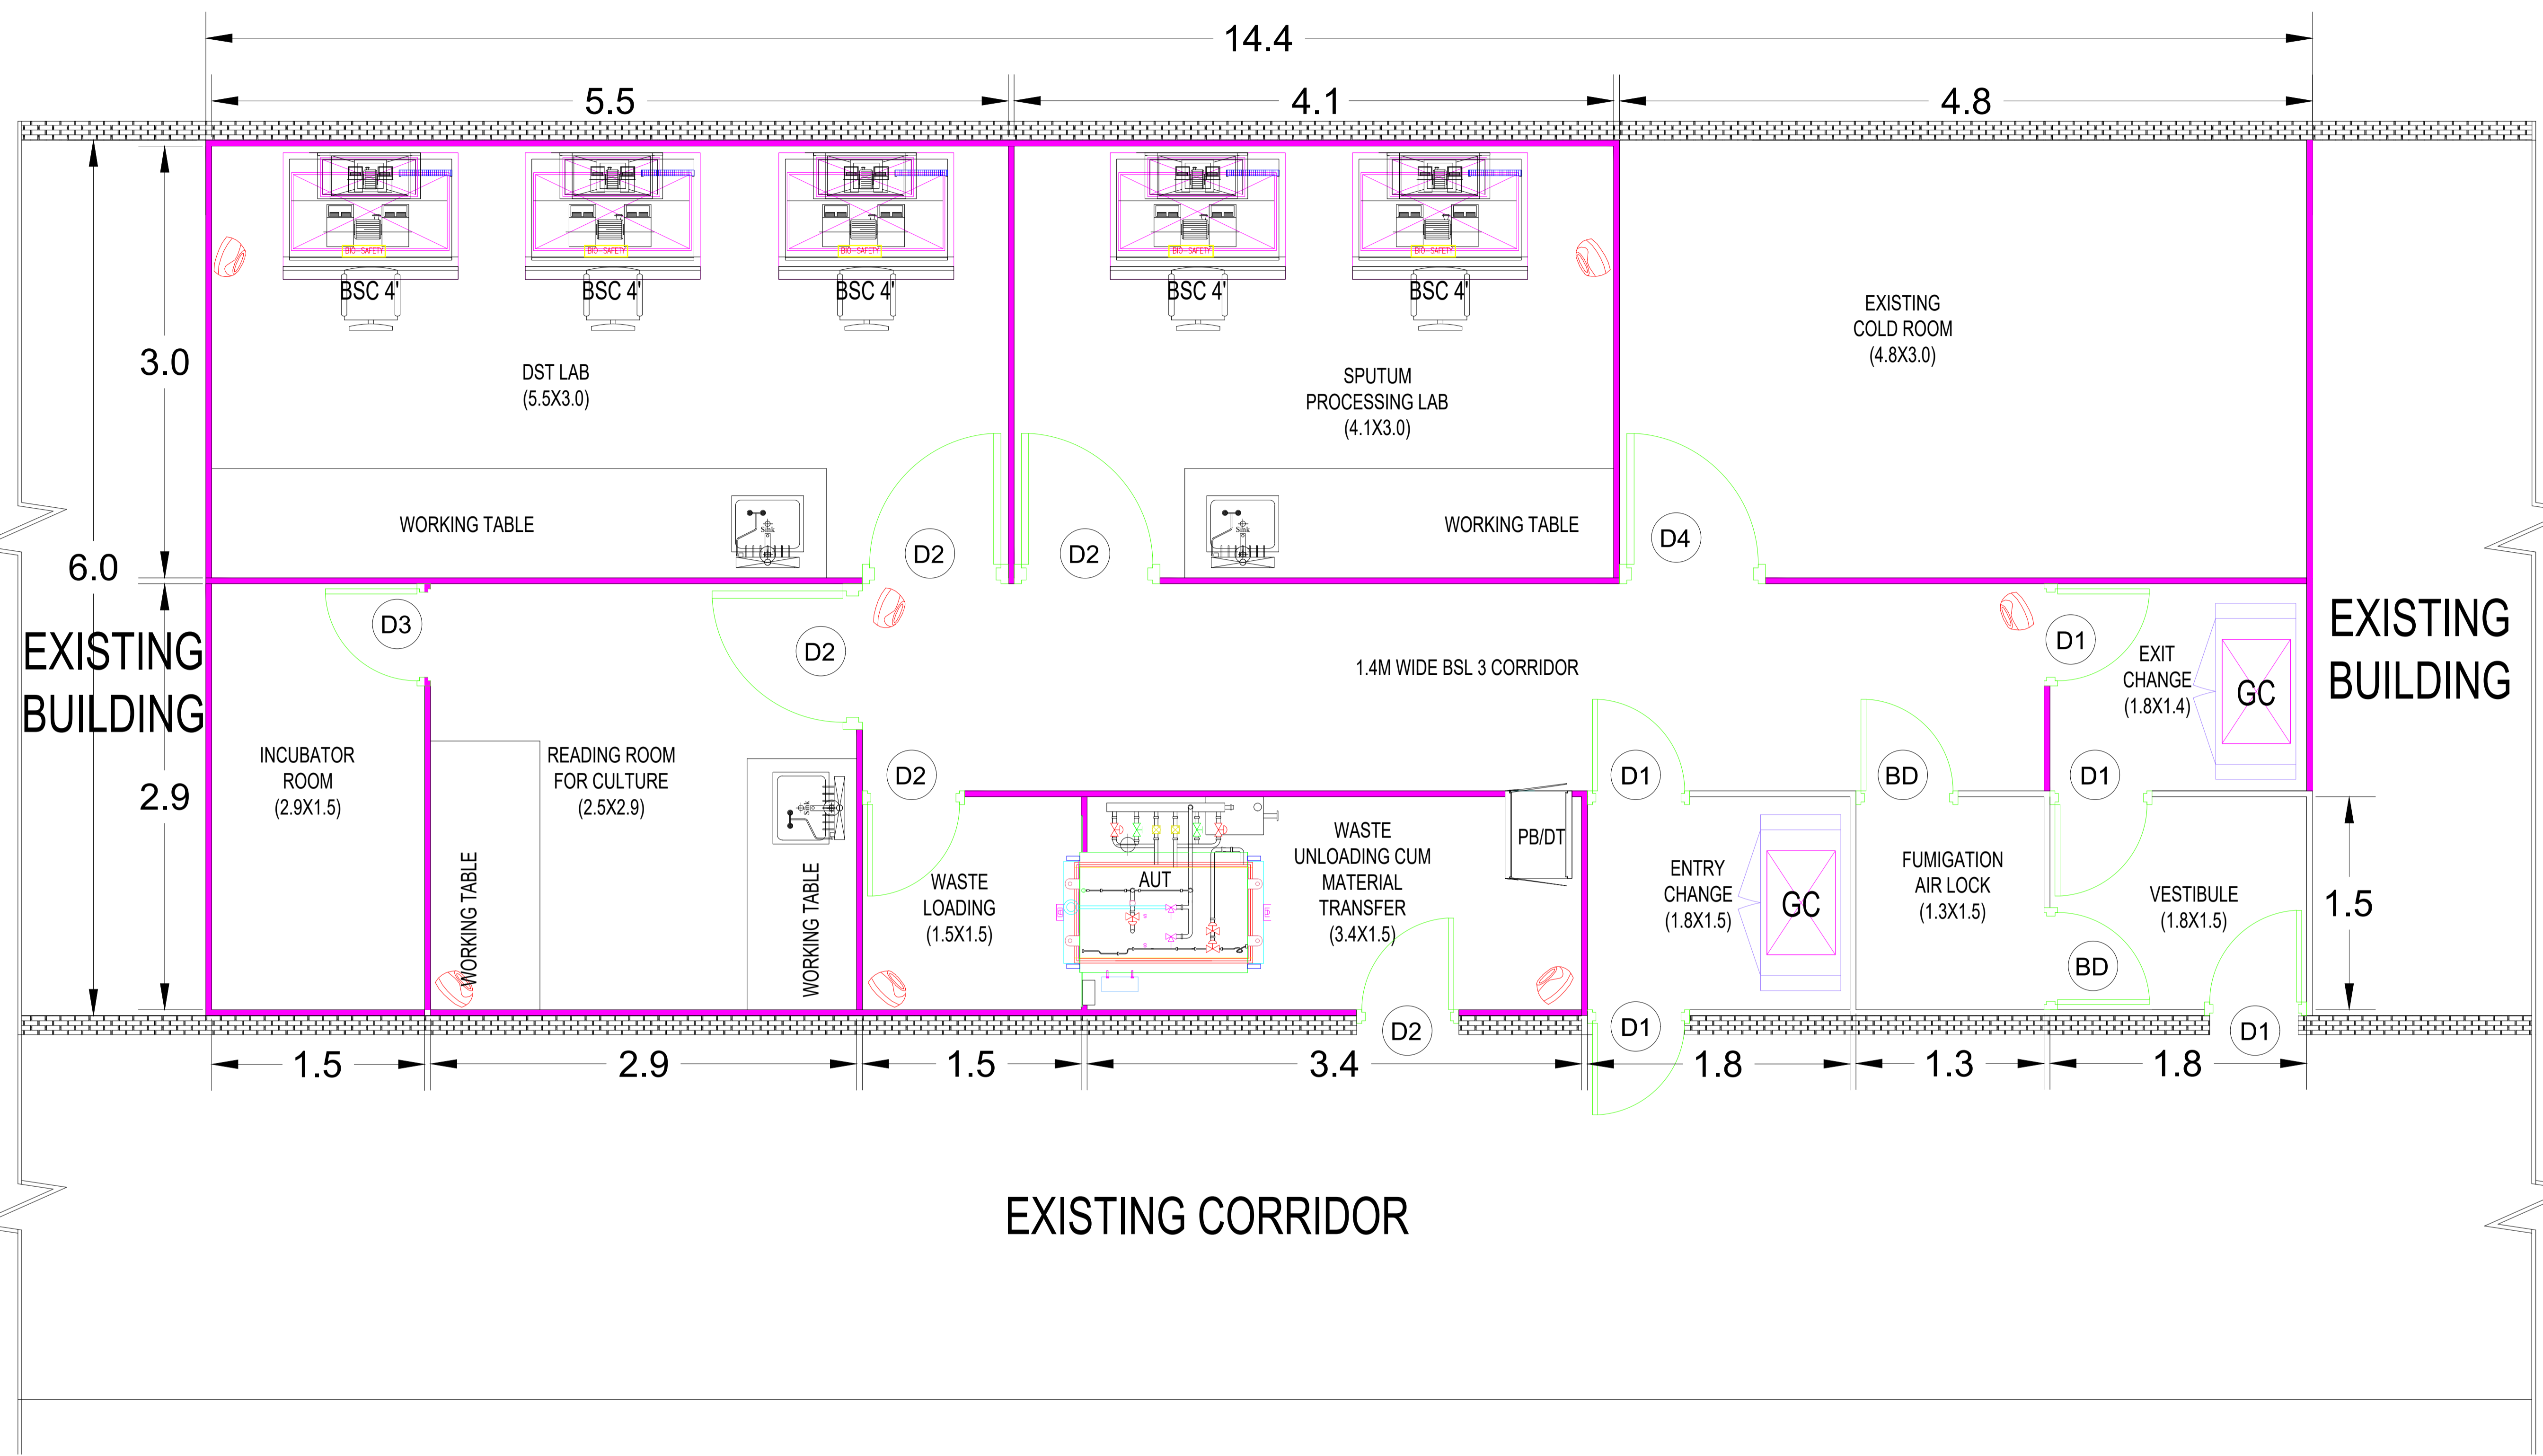

This drawing with all its contents is the sole intellectual property of the NIRT, CHENNAI. Copying or part thereof or its use in any form whatsoever without the written permission is prohibited.

LEGEND:

(D1)	1000X2100MM
(D2)	1200X2100MM
(D3)	EXISTING DOOR
(D4)	EXISTING DOOR
(BD1)	1200X2100MM

	82MM PUF PANEL
	BIO SAFETY CABINET
	PASS BOX/DUNK TANK
	AUTOCLAVE
	GARMENT CABINET

PROJECT
SOLID CULTURE LABORATORY (BSL3) AT NIRT, CHENNAI

CLIENT:-
NIRT CHENNAI

TITLE:-
CCTV LAYOUT

Drawing No.
NIRT/DST/BSL3/01

Scale	Date	REV.
	27.12.2018	R0

LEGEND	DESCRIPTION
	DOME CAMERA